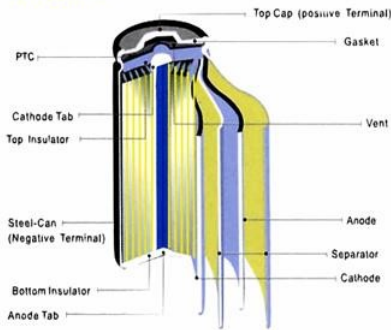

STRUCTURE

# OEM Li-Ion Battery Pack

Item	Model	Compatible Original Battery	Voltage
<b>Li-ion battery pack for Leica Survey Instrument-- Total Station</b>	ATB211	Leica GEB211	7.2V
	ATB221	Leica GEB221	7.2V
	ATB90	Leica GEB90	7.2V
	ATB111	Leica GEB111	6.0V
	ATB121	Leica GEB121	6.0V
<b>Li-ion battery pack for Pentax / Trimble GPS</b>	ATB-Li1	<b>For use in:</b> TSC1 DATA COLLECTOR, SYMBOL/ TELXON BAR-CODE SCANNER, TRIMBLE 5700,5800,R7, R8 GPS RECEIVER, MT1000 TRANSMITTER SURVEY EQUIPMENT <b>Replacement for Original Battery Models:</b> MOLI 1812, E TRIMBLE 54344,52030,4 6607,38403,29	7.2V
			7.2V
			7.2V
			7.2V
<b>Ni-MH battery pack for Pentax Total Station</b>	ATB-02C	Pentax BP02C	6.0